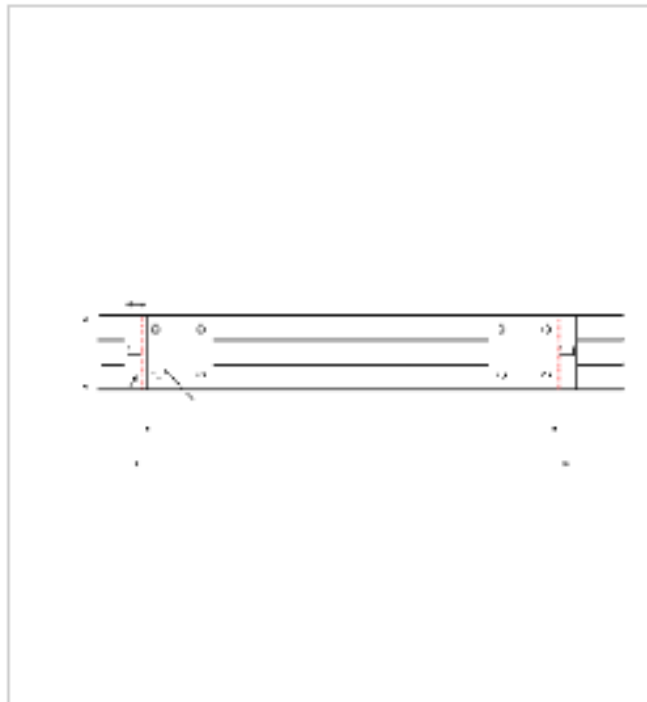

Fabricated Channel Sleeper

Description

These are available in various sizes as per customer requirement as per sepecification of AAR, Indian Railway & Others